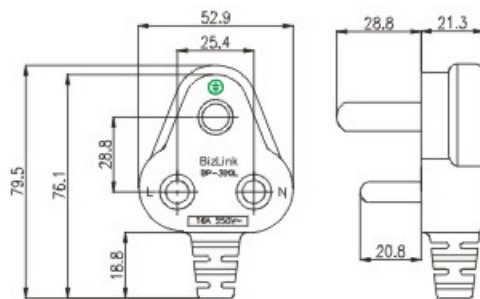

South Africa

South Africa

SABS 3P

Catalog No	BSA301
Model No	BP-390L
Standard	SABS164-1
Application	Class I
Rating	16A 250V
Approved by SABS	

Cordage Type	Rating	Matching Connector	Cordage Type	Rating	Matching Connector
H05VV-F 3G 0.75mm ²	6A 250V	BENC05A,BENC13C/D/E	H05VV-F 3G 1.00mm ²	10A 250V	BENC13C/D/E
H05VV-F 3G 1.50mm ²	16A 250V	BENC19A			